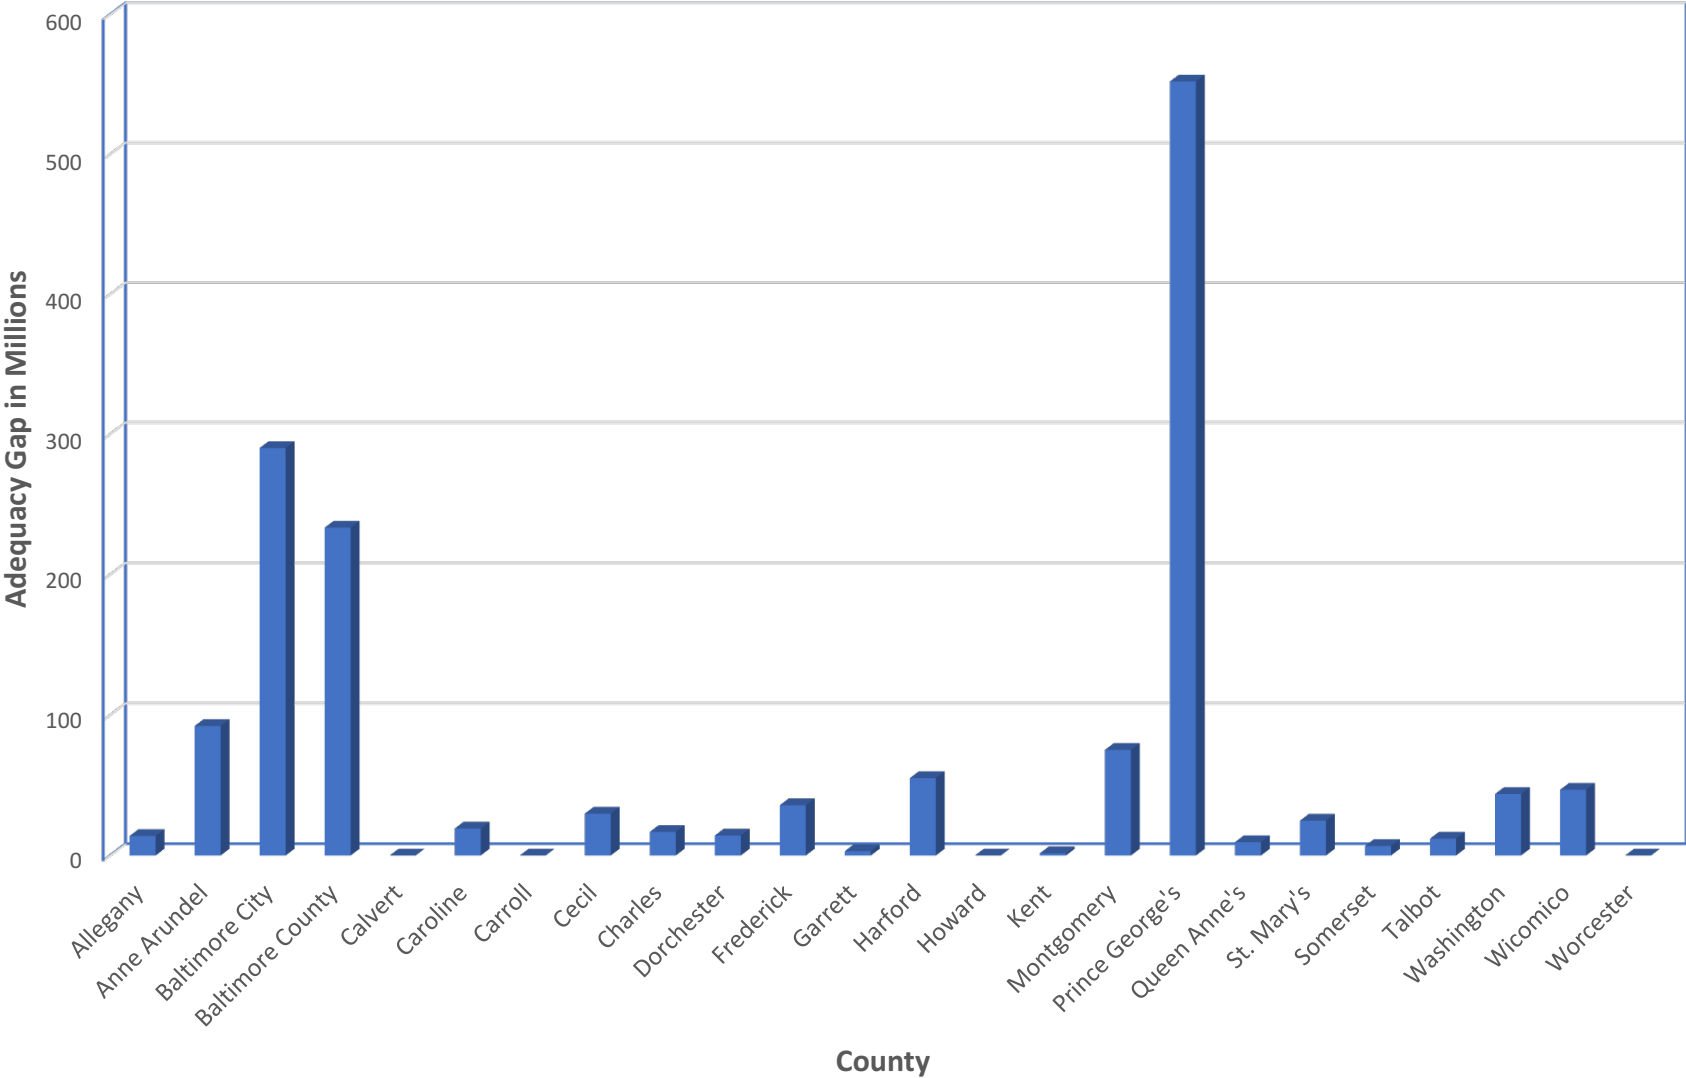

# 2015 Adequacy Gap

<b>County</b>	<b>Adequacy Gap</b>
Allegany	13.9
Anne Arundel	92.2
Baltimore City	290.1
Baltimore County	233.4
Calvert	0
Caroline	19.2
Carroll	0
Cecil	29.8
Charles	16.8
Dorchester	14.2
Frederick	35.8
Garrett	3.1
Harford	55.1
Howard	0
Kent	1.6
Montgomery	75.2
Prince George's	552.1
Queen Anne's	9.5
St. Mary's	24.8
Somerset	6.8
Talbot	12
Washington	43.8
Wicomico	46.8
Worcester	0